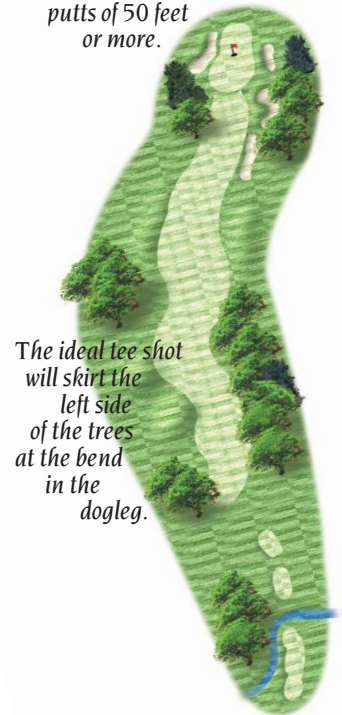

# RATTLESNAKE RIDGE GOLF CLUB

# No. 11

HOLE No. 11 PAR *four* YARDS 432

After a good drive, this is the second shot facing you on this difficult par 4 dogleg right. A large stand of trees off the tee makes it important to aim up the left side of the fairway, which also gives the best angle to hit to the green. Trees and bunkers guard both sides of the putting surface, making this a challenging and memorable second shot of 160 yards or more.

*This big green is hard to read, with some putts of 50 feet or more.*

*The ideal tee shot will skirt the left side of the trees at the bend in the dogleg.*

RATTLESNAKE  
RIDGE  
GOLF CLUB

Rattlesnake Ridge is a new private golf club in southern Delaware County, north of New Albany and east of Sunbury. The course is known for its excellent greens and immaculate condition.

Rattlesnake Ridge is a different kind of golfing experience. No swimming pool. No tennis courts. No housing development. No traffic.

Just golf, pure and simple, on a tournament-quality golf course.

In a quiet, peaceful, private setting.